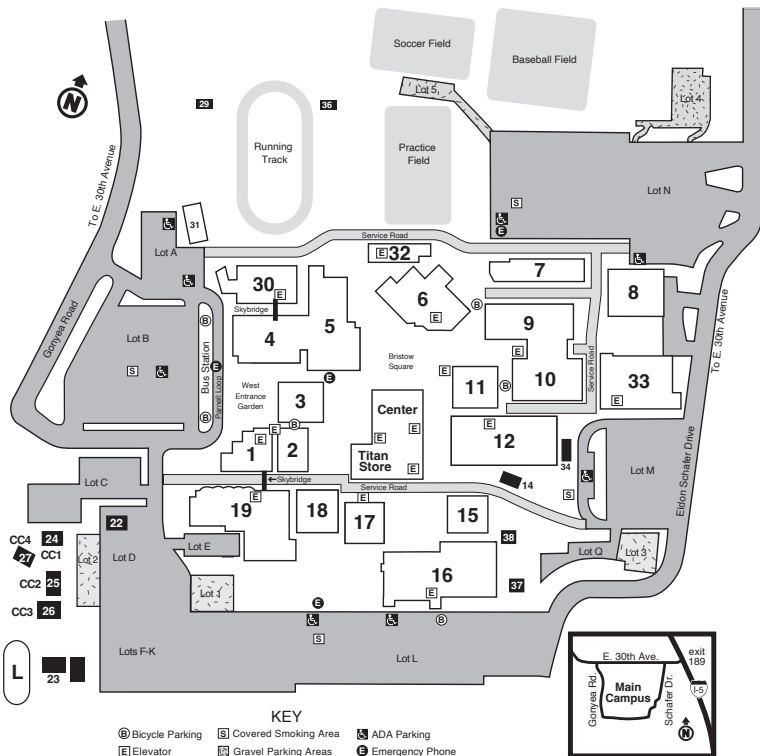

Lane Community College Main Campus

4000 East 30th Avenue ■ Eugene, Oregon 97405 ■ (541) 463-3000

Updated 9.23.24

KEY

- Ⓟ Bicycle Parking
- Ⓢ Covered Smoking Area
- ♿ ADA Parking
- Ⓛ Elevator
- Ⓜ Gravel Parking Areas
- ☎ Emergency Phone

Academic Learning Skills	11	Diesel Technology	9	Mental Health & Wellness	18
Academic Technology Center	3	Engineering	16	Multicultural Center	1
Administration	3	English as a Second Language	11	Performing Arts	6
Admissions	1	Enrollment Services	1	Physical Education/ Gymnasium	5
Adult Basic & Secondary Education	11	Facilities Management & Planning	7	Printing & Graphics	7
Advanced Technology	15	Financial Aid	1	Public Safety	12
Advising	1	First Year Experience	1	Renaissance Room	Center
Apprenticeship	15	Fitness Center	5	Science	16
Archives	4	Food Court	Center	Shipping & Receiving	7
Art Galleries	11	Foundation	19	Social Science	Center
Athletics	5	Gender Equity Center	1	Specialized Support Services	11
Automotive Tech.	9	Health Clinic	18	Student Help Desk (SHed)	Center
Boardroom	3	Health Professions	30, 32	Student Life	Center
Business Department	19	High School		Student Services	1
Career Pathways	4	Connections	19	Testing - Instructional/ Placement/GED	19
Center for Accessible Resources	19	Human Resources	3	Theatre Box Office	6
Child Care	24-27	Humanities	Center	Titan Store	Center
Computer Information Technology	19	International Program	1	TRiO Learning Center	1
Construction Technology	12	Learning Garden	L	Tutor Central	Center
Cooperative Education	19	Library	Center	Veteran Center	1
Counseling & Career	1	Longhouse	31	Visual Arts	11
Culinary	4	Manufacturing Technology	12	Welding	8
		Mathematics	16		
		Media Arts	18		