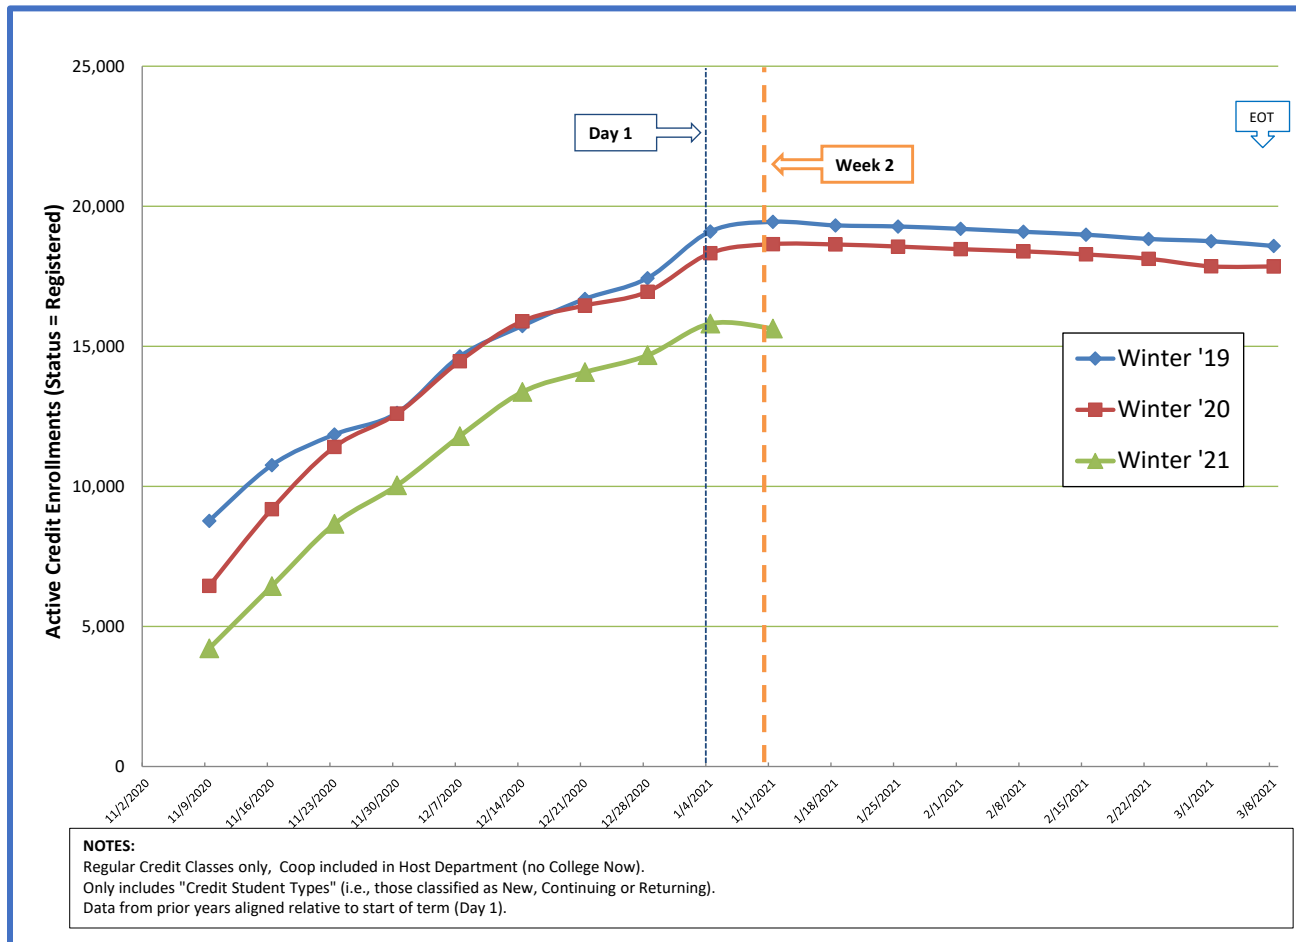

Winter 2021 Credit Enrollment Overview – start of Week 2

Credit Course Enrollment Comparison Winter Term (Start of Week 2)

Credit Courses only (Coop in Host Dept and No College Now)	Start of Week 2 Winter 2020 (1-13-20)	Start of Week 2 Winter 2021 (1-11-21)	Percent Difference (2020-to-2021) in Enrollments
	Enrollments	Enrollments	
Academic Learning Skills	401	156	-61%
Advanced Technology	924	771	-17%
Arts & Humanities	4,849	3,945	-19%
Aviation Academy	142	136	-4%
Business	769	789	3%
Culinary Arts & Hotel/Rest/Tour Management	276	96	-65%
Computer Info Technology	839	610	-27%
Counseling	189	165	-13%
Health & Physical Ed	1,357	849	-37%
Health Professions	1,881	1,910	2%
Mathematics	1,980	1,476	-25%
Science	2,124	2,050	-3%
Social Science	2,823	2,649	-6%
Total College Credit Enrollments	18,649	15,641	-16.1%