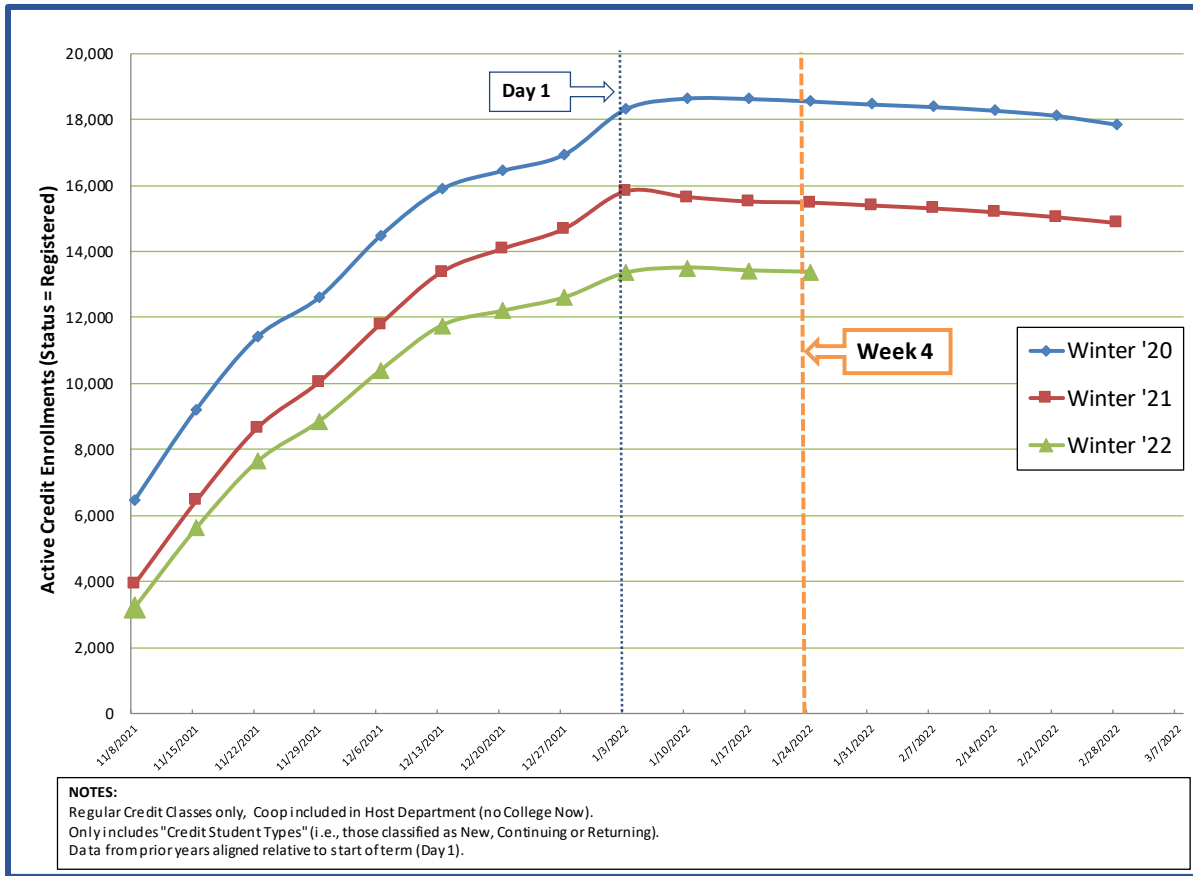

## Winter 2022 Credit Enrollment Overview –Start of Week 4

## Credit Course Enrollment Comparison Winter Term (Start Week 4)

Registration opened Monday, November 1st

Credit Courses only (Coop in Host Dept and No College Now)	Winter 2021 Week 4 (1-25-21)	Winter 2022 Week 4 (1-24-22)	Percent Difference (AY21-to-AY22) in Enrollments
<b>Departments (with an average of 100+ enrollments)</b>	<b>Enrollments</b>	<b>Enrollments</b>	
Academic Learning Skills	150	94	-37%
Advanced Technology	788	765	-3%
Arts & Humanities	3,910	3,302	-16%
Aviation Academy	145	148	2%
Business	753	675	-10%
Culinary & Hotel/Rest/Tour Mgmt	93	59	-37%
Computer Info Technology	591	585	-1%
Counseling	164	185	13%
Health & Physical Ed	853	810	-5%
Health Professions	1,900	1,843	-3%
Mathematics	1,441	984	-32%
Science	2,024	1,613	-20%
Social Science	2,615	2,261	-14%
<b>Total College Credit Enrollments</b>	<b>15,473</b>	<b>13,379</b>	<b>-13.5%</b>