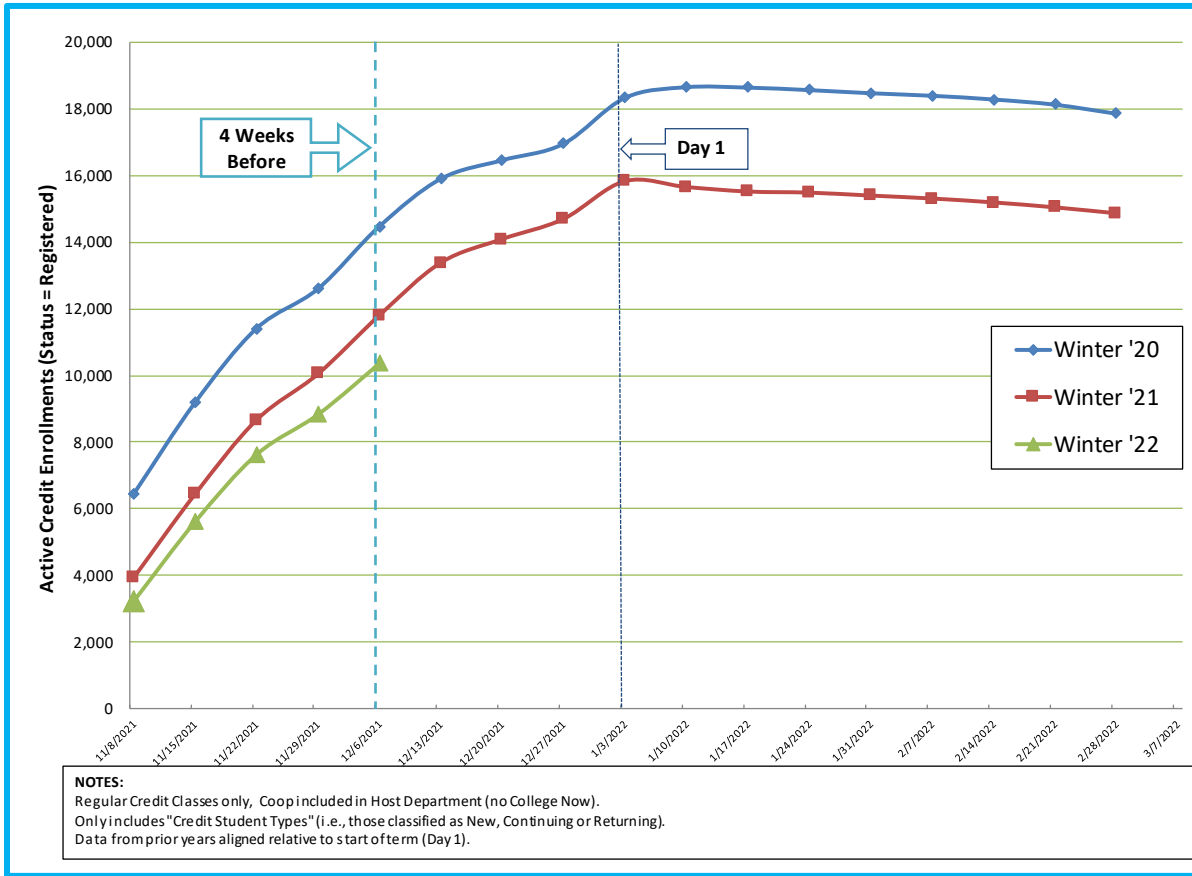

Winter 2022 Credit Enrollment Overview – 4 Weeks Before Day 1

Credit Course Enrollment Comparison Winter Term (4 Weeks Before Day 1)

Registration opened Monday, November 1st

Credit Courses only (Coop in Host Dept and No College Now)	Winter 2021 4 Wks Before (12-7-20)	Winter 2022 4 Wks Before (12-6-21)	Percent Difference (AY21-to-AY22) in Enrollments
Departments (with an average of 100+ enrollments)	Enrollments	Enrollments	
Academic Learning Skills	96	74	-23%
Advanced Technology	400	365	-9%
Arts & Humanities	3,139	2,824	-10%
Aviation Academy	102	73	-28%
Business	639	541	-15%
Culinary & Hotel/Rest/Tour Mgmt	68	59	-13%
Computer Info Technology	451	459	2%
Counseling	90	82	-9%
Health & Physical Ed	623	592	-5%
Health Professions	1,235	1,321	7%
Mathematics	1,180	825	-30%
Science	1,819	1,440	-21%
Social Science	1,921	1,710	-11%
Total College Credit Enrollments	11,795	10,393	-11.9%